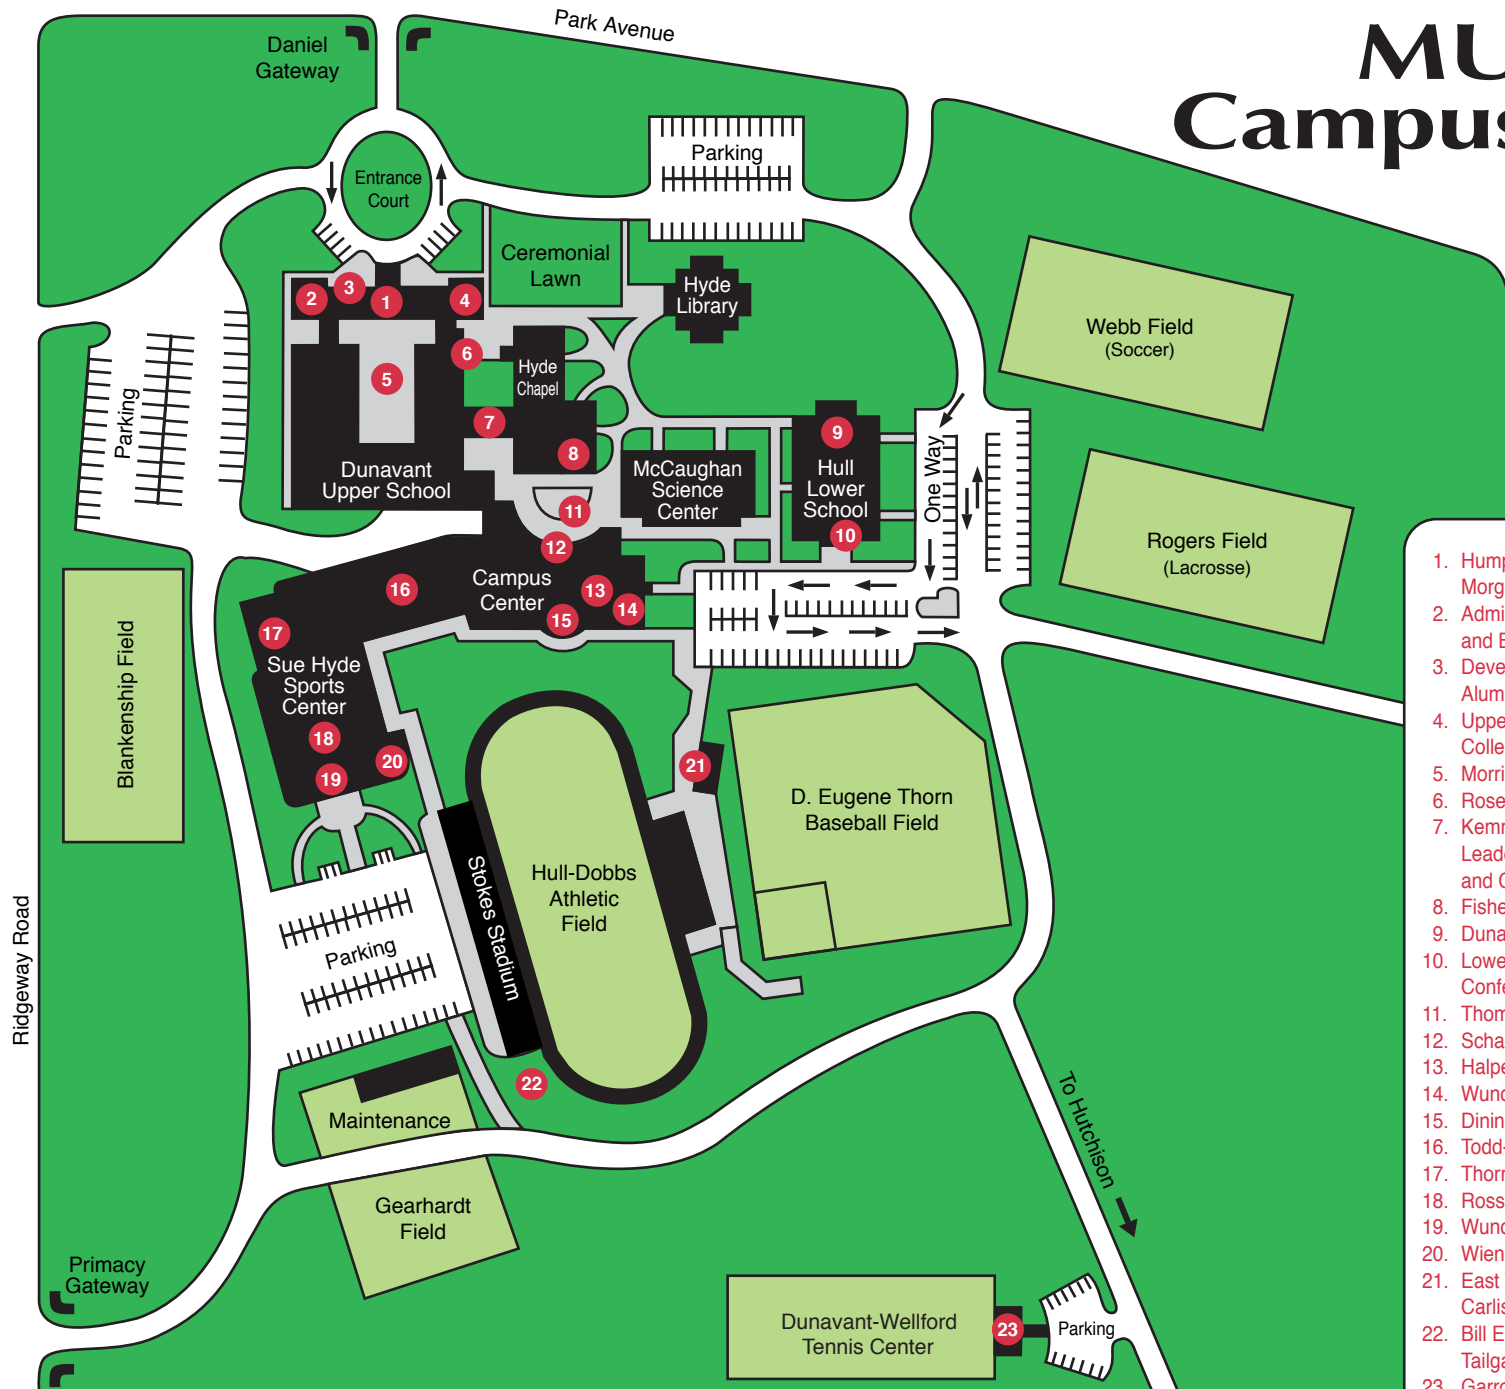

MUS Campus Map

1. Humphreys Hall, Morgan Foyer
2. Admissions, Headmaster, and Business Offices
3. Development Office, Alumni Affairs
4. Upper School Office, College Counseling
5. Morrison Courtyard
6. Rose Technology Center
7. Kemmons Wilson Leadership Development and Counseling Center
8. Fisher Fine Arts Wing
9. Dunavant Lecture Hall
10. Lower School Office, Conference Room
11. Thomas Amphitheater
12. Schaeffer Bookstore
13. Halperin-Gillespie Room
14. Wunderlich Auditorium
15. Dining Hall
16. Todd-Snowden Gymnasium
17. Thorn Film Room
18. Ross Lynn Arena
19. Wunderlich Lobby
20. Wiener Hospitality Room
21. East Ticket Entrance, Carlisle Hospitality Center
22. Bill Evans Memorial Tailgate Area
23. Garrott Clubhouse

Hutchison School

Additional parking for tennis available on Hutchison campus